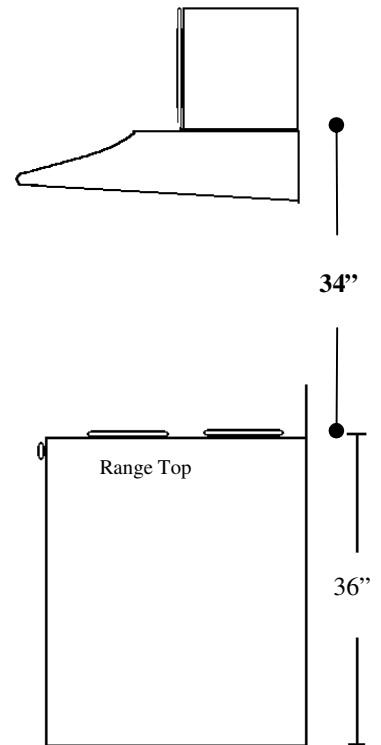

PACAIR

RANGE HOOD

Specifications BC Series

TOP VIEW

SIDE VIEW

Use 6" or 3-1/4 x 10" or larger size of ducting. Do not reduce size; make all turns gradual, no short corners. If run longer than 10 ft., enlarge duct after first 10 ft. Tape all joints for tight seal. Straight runs are most efficient.