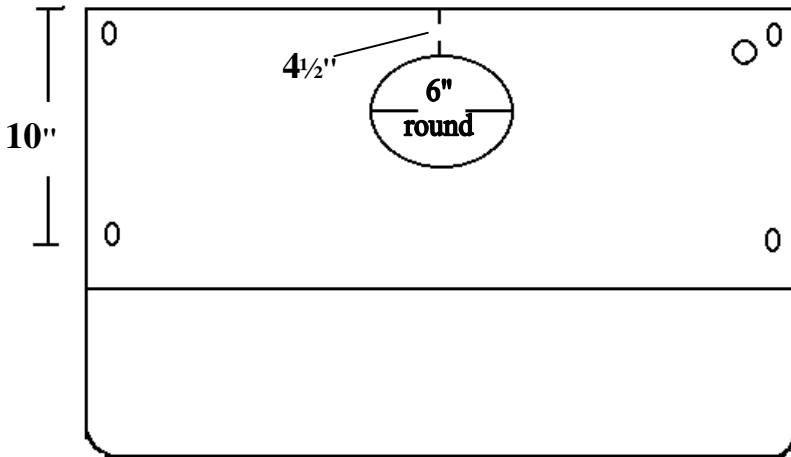

PACAIR

RANGE HOOD

Specifications BC Series

TOP VIEW

SIDE VIEW

Use 6" or 3-1/4 x 10" or larger size of ducting. Do not reduce size; make all turns gradual, no short corners. If run longer than 10 ft., enlarge duct after first 10 ft. Tape all joints for tight seal. Straight runs are most efficient.