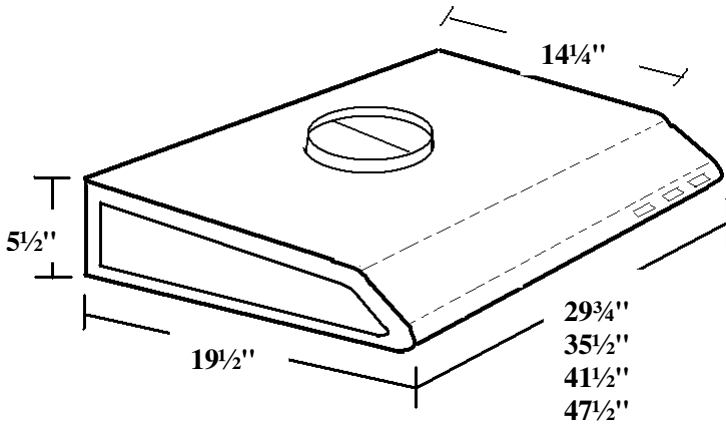

PACAIR

RANGE HOOD

Specifications BC Series

TOP VIEW

SIDE VIEW

Use 6" or 3-1/4 x 10" or larger size of ducting. Do not reduce size; make all turns gradual, no short corners. If run longer than 10 ft., enlarge duct after first 10 ft. Tape all joints for tight seal. Straight runs are most efficient.