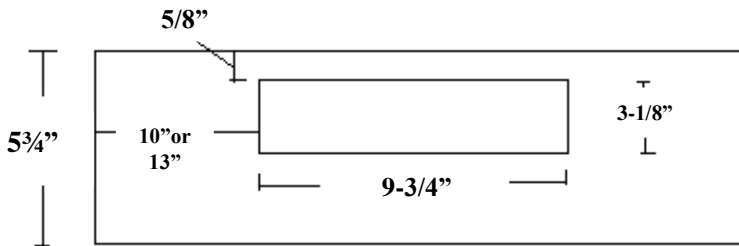

PACAIR

RANGE HOOD

EL Specifications REAR VENTING

TOP VIEW

SIDE VIEW

REAR VENTING

Use 3 3/4" x 10" or larger size of ducting. Do not reduce size; make all turns gradual, no short corners. If run longer than 10 ft., enlarge duct after first 10 ft. Tape all joints for tight seal. .