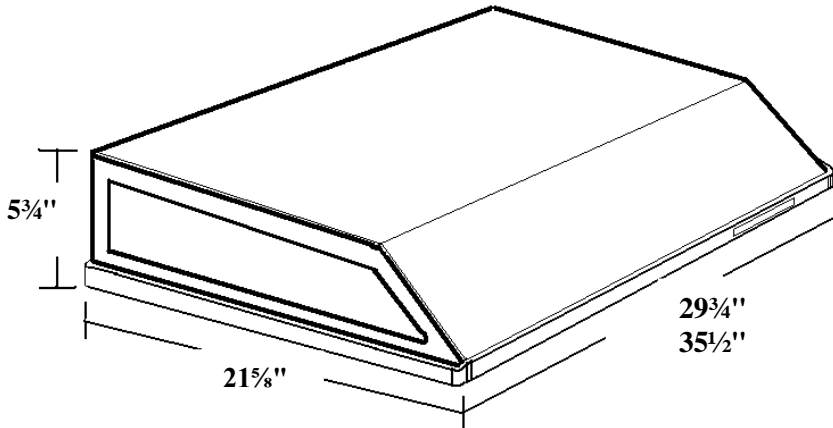

PACAIR

RANGE HOOD

EL Specifications REAR VENTING

TOP VIEW

SIDE VIEW

REAR VENTING

Use 3 3/4" x 10" or larger size of ducting. Do not reduce size; make all turns gradual, no short corners. If run longer than 10 ft., enlarge duct after first 10 ft. Tape all joints for tight seal. .