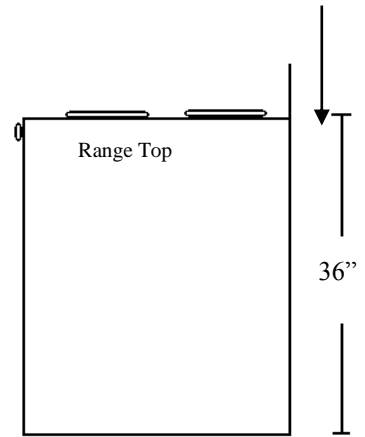

PACAIR

RANGE HOOD

EL Specifications REAR VENTING

TOP VIEW

SIDE VIEW

REAR VENTING

Use 3 3/4" x 10" or larger size of ducting. Do not reduce size; make all turns gradual, no short corners. If run longer than 10 ft., enlarge duct after first 10 ft. Tape all joints for tight seal. .