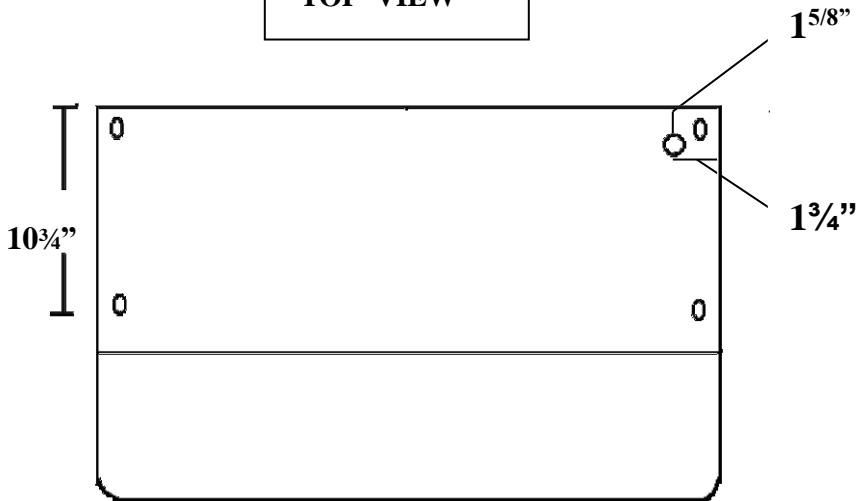

PACAIR

RANGE HOOD

EL Specifications REAR VENTING

TOP VIEW

SIDE VIEW

REAR VENTING

Use 3 3/4" x 10" or larger size of ducting. Do not reduce size; make all turns gradual, no short corners. If run longer than 10 ft., enlarge duct after first 10 ft. Tape all joints for tight seal. .