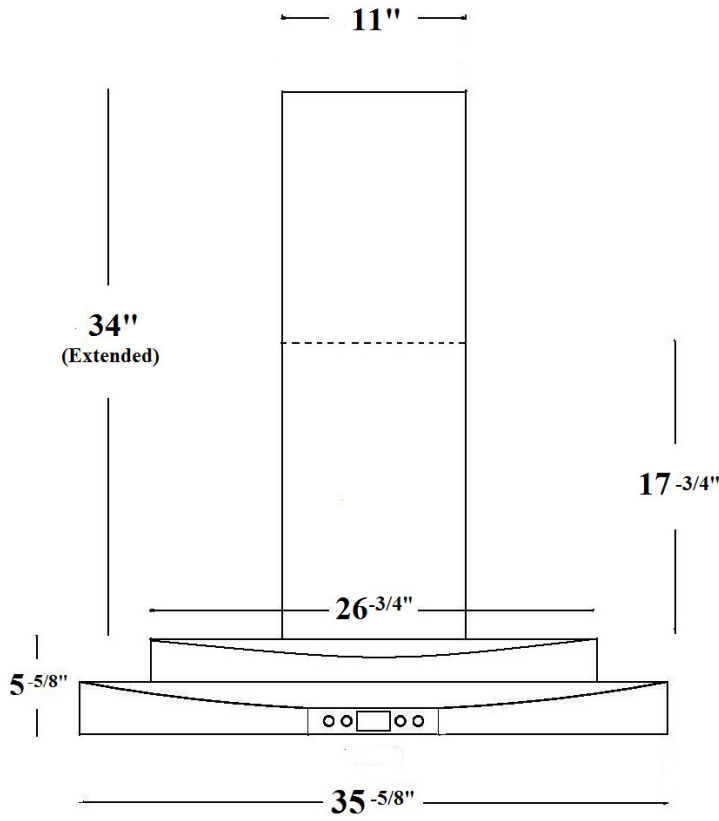

PACAIR

RANGE HOOD

SPECIFICATION KW SERIES

FRONT VIEW

SIDE VIEW

Use 6" or 3-1/4 x 10" or larger size of ducting. Do not reduce size; make all turns gradual, no short corners. If run longer than 10 ft., enlarge duct after first 10 ft. Tape all joints for tight seal. Straight runs are most efficient.