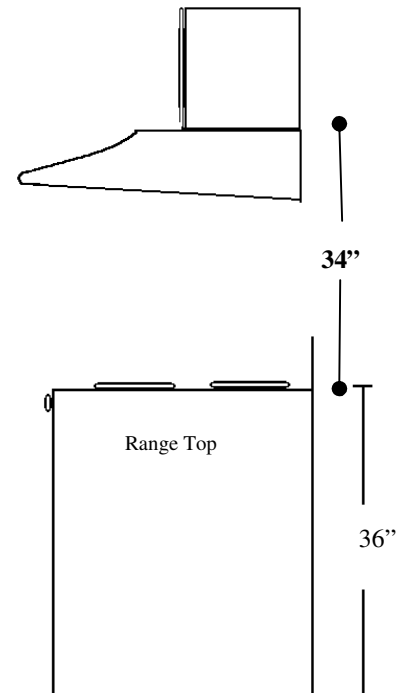

PACAIR

RANGE HOOD

SPECIFICATION KW SERIES

FRONT VIEW

SIDE VIEW

Use 6" or 3-1/4 x 10" or larger size of ducting. Do not reduce size; make all turns gradual, no short corners. If run longer than 10 ft., enlarge duct after first 10 ft. Tape all joints for tight seal. Straight runs are most efficient.