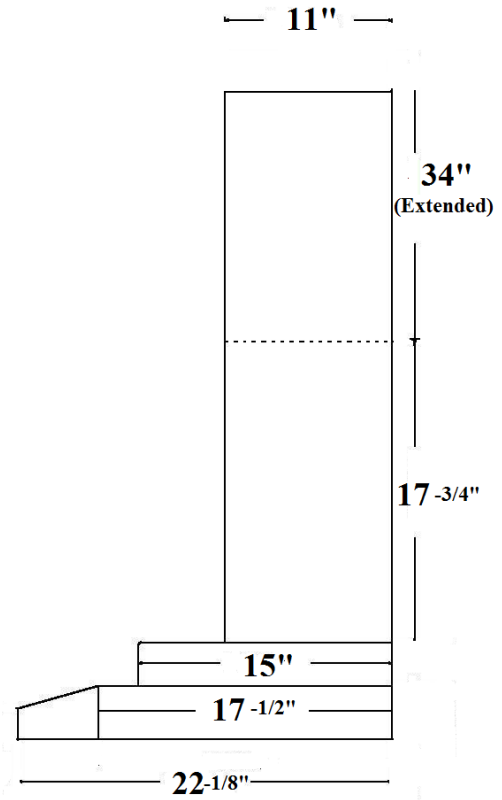

PACAIR

RANGE HOOD

SPECIFICATION KW SERIES

FRONT VIEW

SIDE VIEW

Use 6" or 3-1/4 x 10" or larger size of ducting. Do not reduce size; make all turns gradual, no short corners. If run longer than 10 ft., enlarge duct after first 10 ft. Tape all joints for tight seal. Straight runs are most efficient.