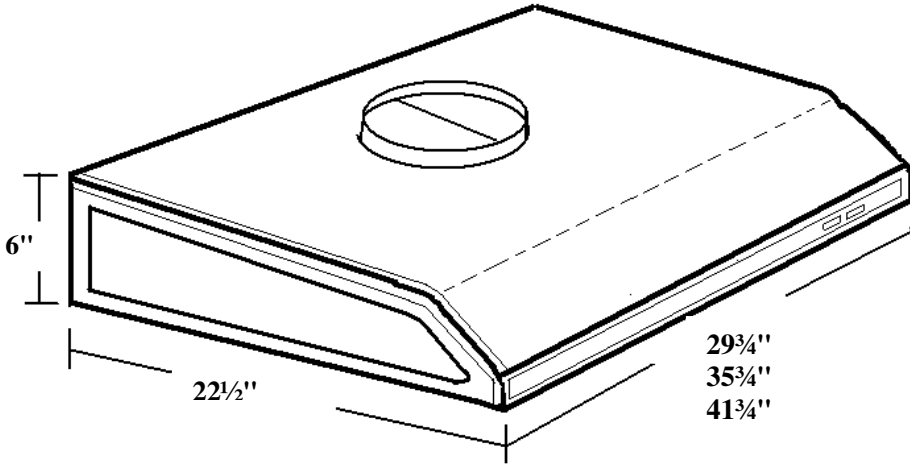

PACAIR

RANGE HOOD

Specifications SP Series

TOP VIEW

SIDE VIEW

Use 6" or 3-1/4 x 10" or larger size of ducting. Do not reduce size; make all turns gradual, no short corners. If run longer than 10 ft., enlarge duct after first 10 ft. Tape all joints for tight seal. Straight runs are most efficient.