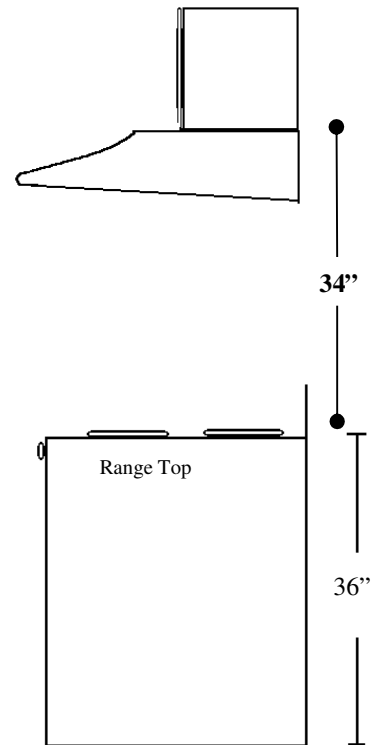

PACAIR

RANGE HOOD

Specifications SP Series

TOP VIEW

SIDE VIEW

Use 6" or 3-1/4 x 10" or larger size of ducting. Do not reduce size; make all turns gradual, no short corners. If run longer than 10 ft., enlarge duct after first 10 ft. Tape all joints for tight seal. Straight runs are most efficient.