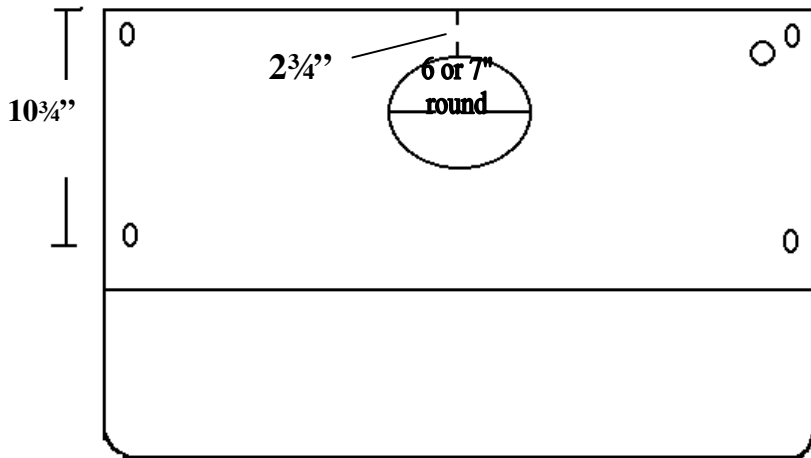

PACAIR

RANGE HOOD

Specifications SP Series

TOP VIEW

SIDE VIEW

Use 6" or 3-1/4 x 10" or larger size of ducting. Do not reduce size; make all turns gradual, no short corners. If run longer than 10 ft., enlarge duct after first 10 ft. Tape all joints for tight seal. Straight runs are most efficient.